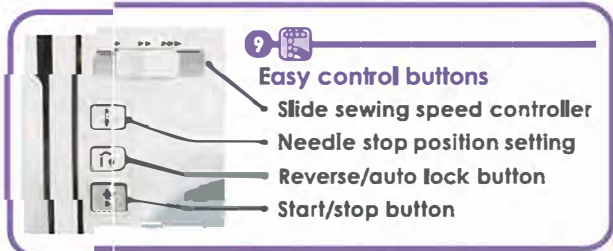

3 LCD display
A clear display shows you important sewing information such as stitch width/length and type of presser foot required.

4 Quick set bobbin
Just drop in a full bobbin and you are ready to sew.

5 7 Point feed
Extra teeth provide a smooth feeding action and superior stitch quality on a wide range of fabric weight.

6 Presser foot levelling button
Press the levelling button to level accordingly to the thickness of your fabric.

7 Automatic needle threader
Threading the needle is so simple. at the touch of lever the needle is threaded.

8 LED sewing light
Bright LED light provides a clear view of your sewing area.

9 Easy control buttons
Slide sewing speed controller
Needle stop position setting
Reverse/auto lock button
Start/stop button